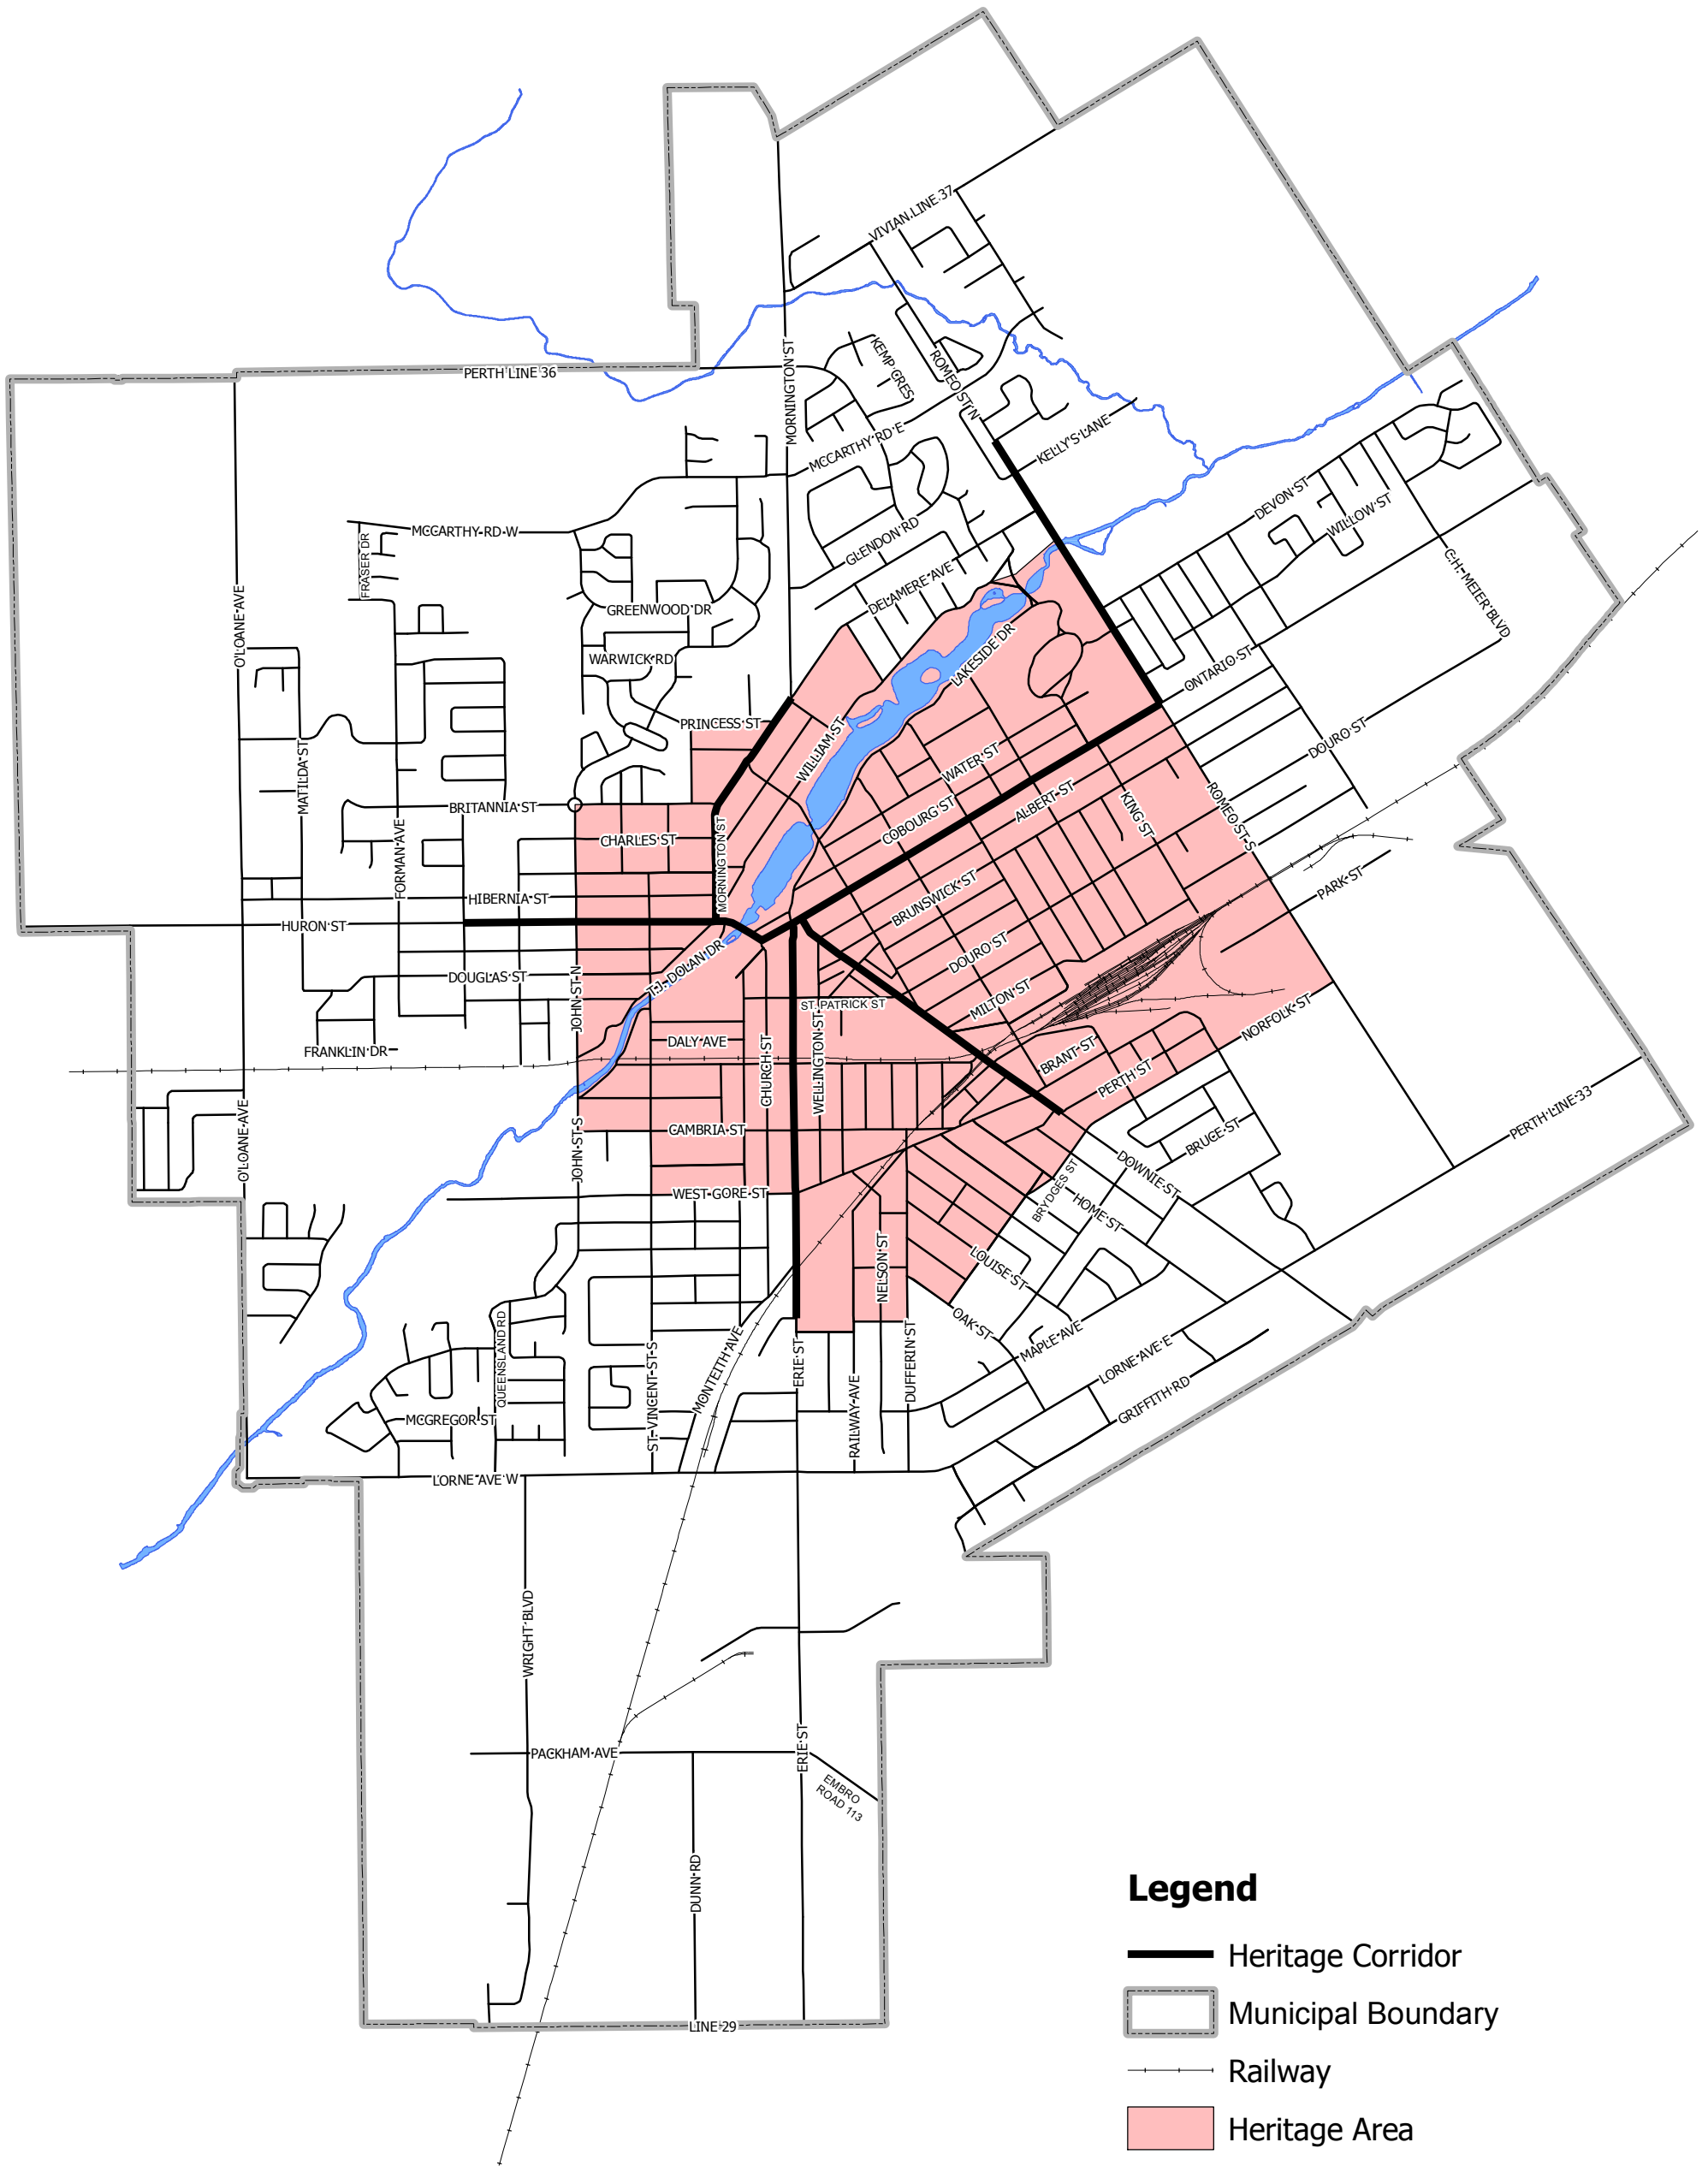

CITY OF STRATFORD OFFICIAL PLAN

SCHEDULE E

HERITAGE AREAS & CORRIDORS

DECEMBER 2015

1:24,000

0 250 500 1,000 1,500 2,000 Metres