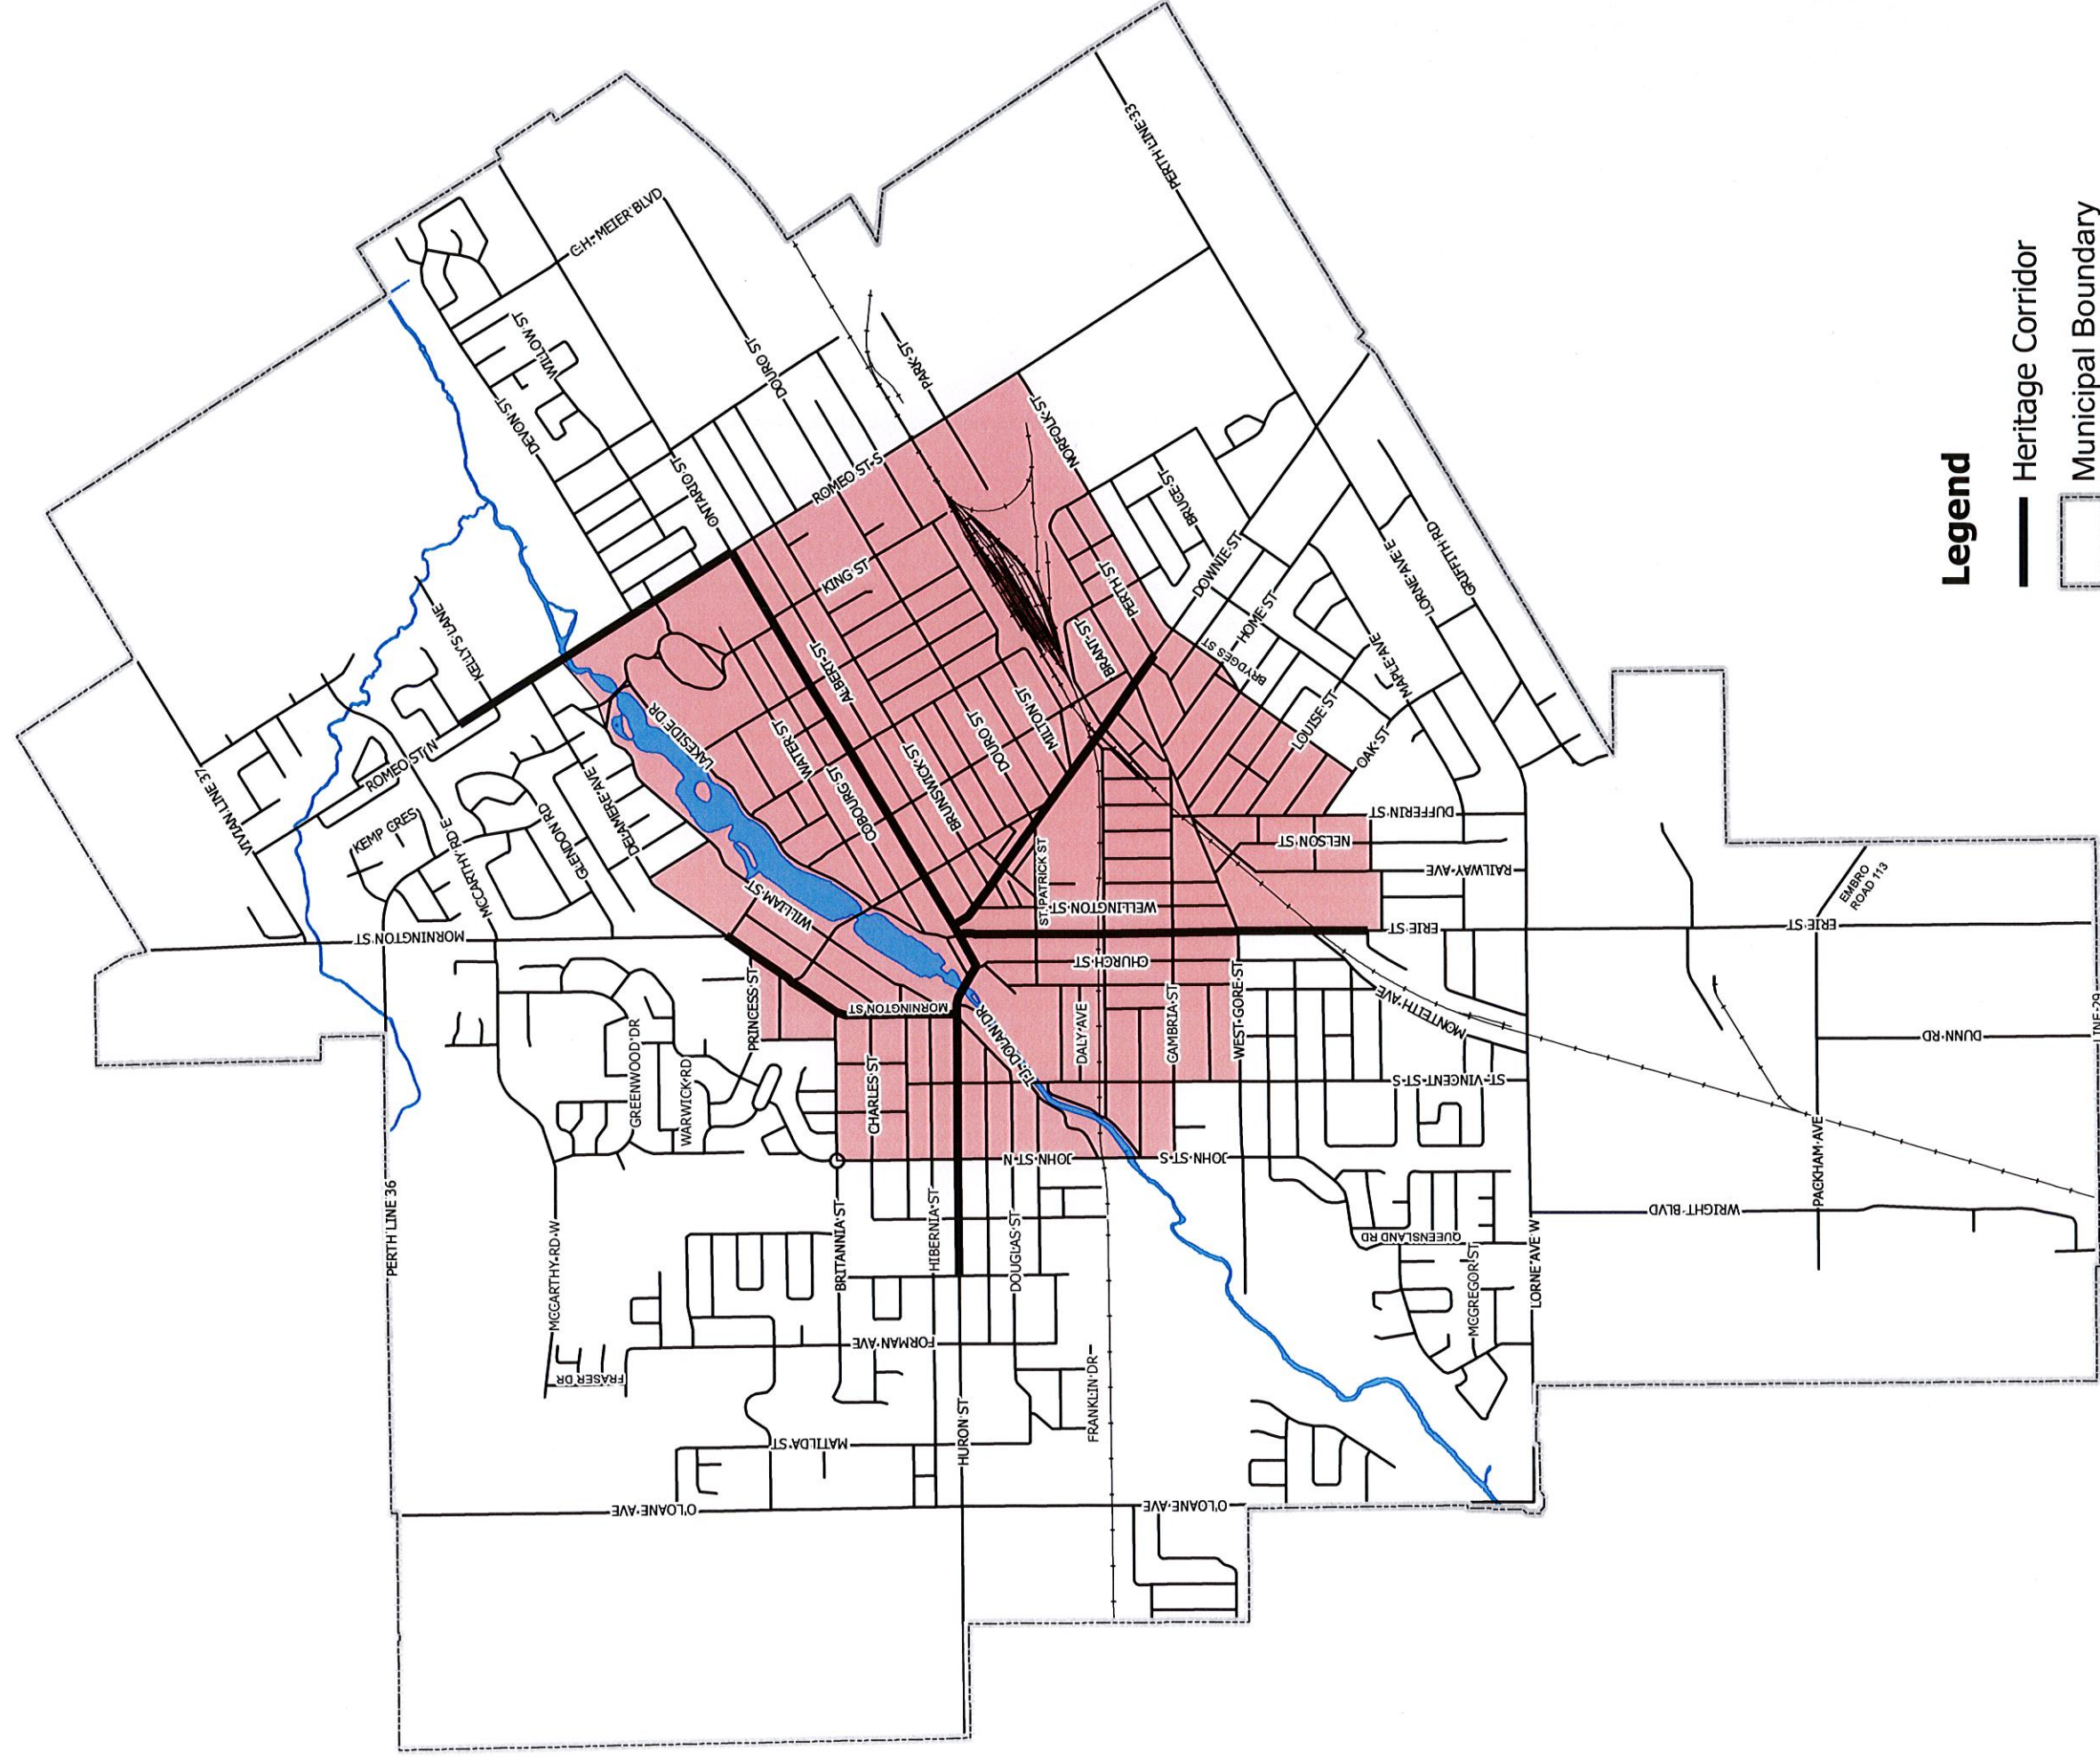

CITY OF STRATFORD OFFICIAL PLAN

SCHEDULE E HERITAGE AREAS & CORRIDORS

June 2015

Legend

- Heritage Corridor
- Municipal Boundary
- Railway
- Heritage Area

1:24,000